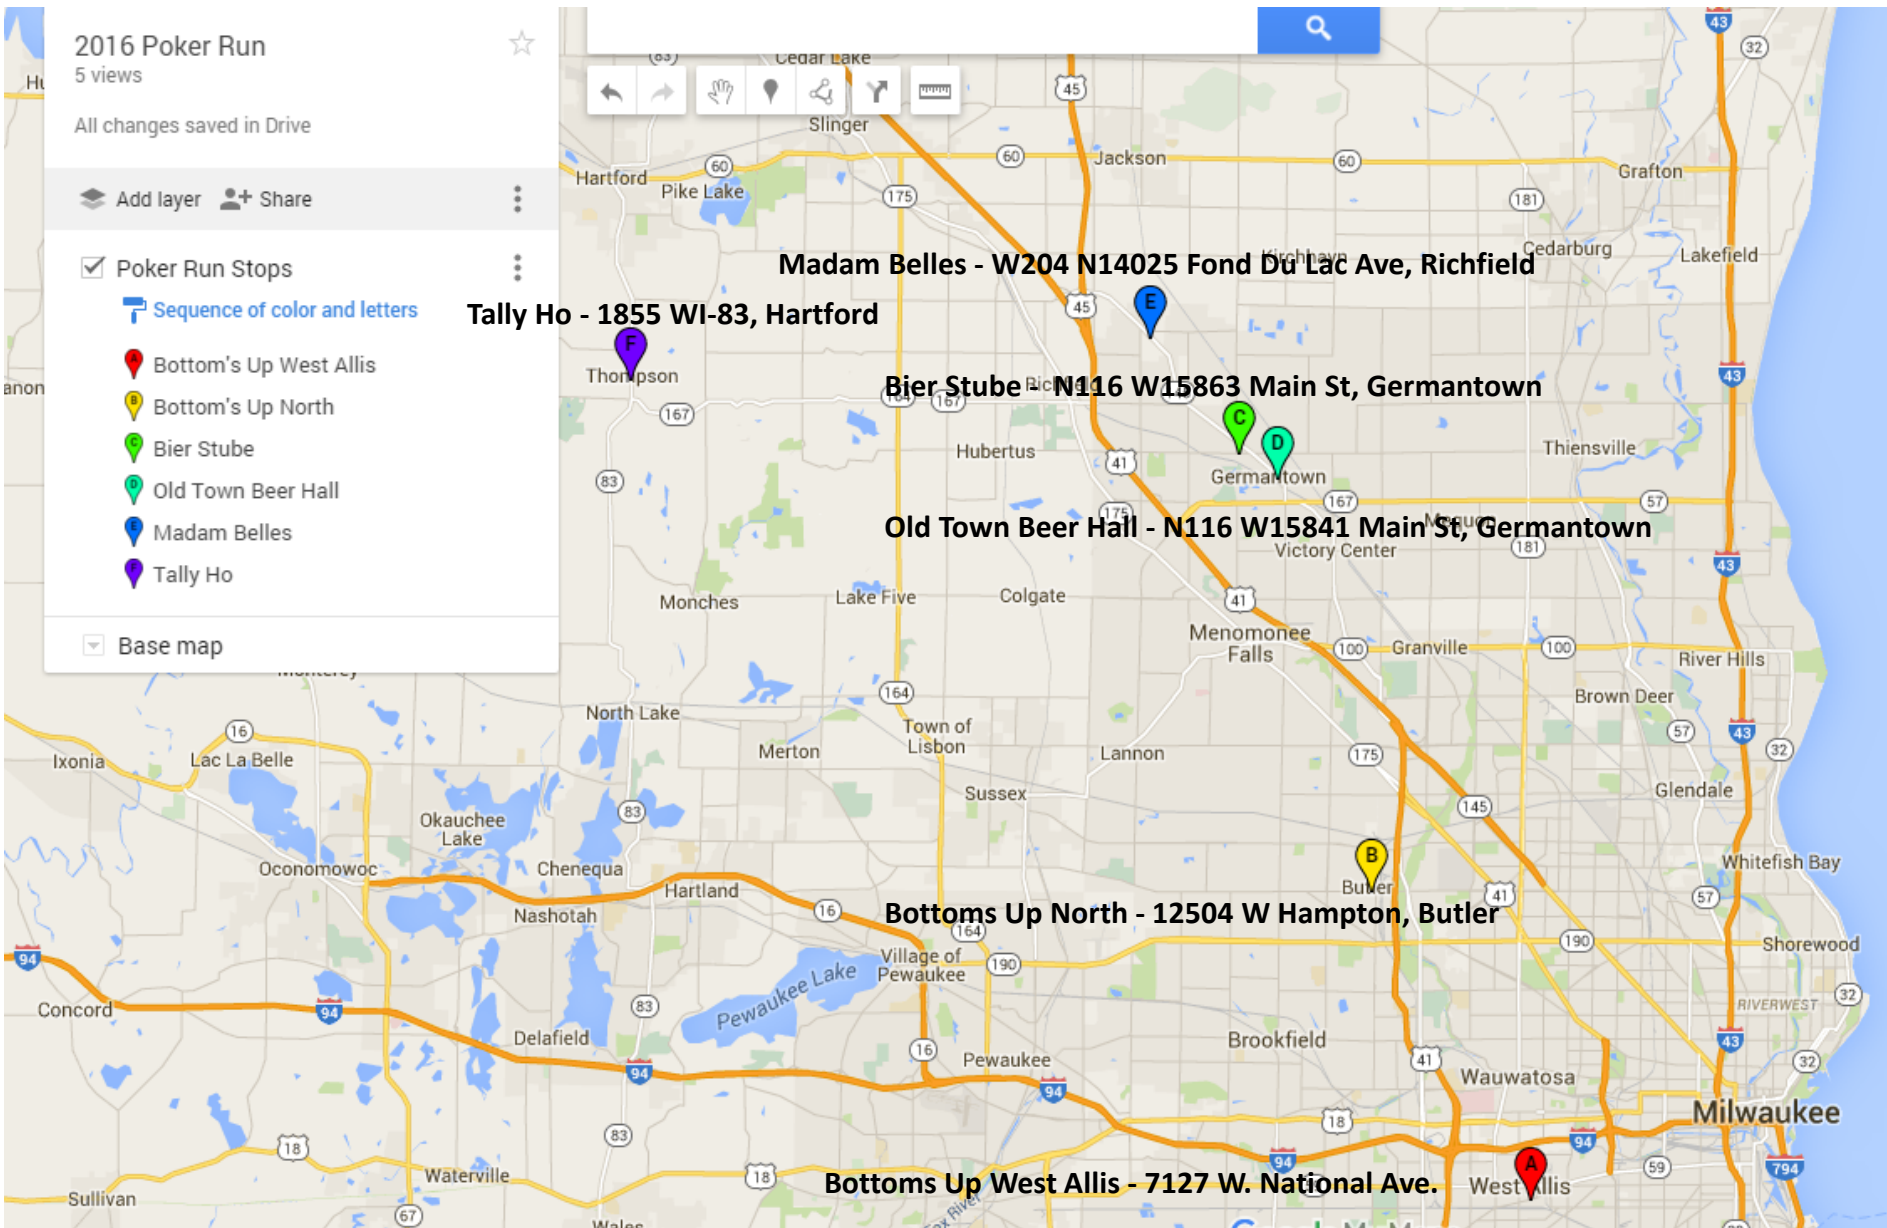

2016 HWH Poker Run Map

Rules of the Road

- Maps are available on-line at www.HWHPokerRun.org or at each participating location.
- You may begin the Poker Run at any of the above locations and stop at as many as you desire.
- Poker Run cards will be available for purchase for \$5 each at all 6 locations.
- Cards may also be purchased by non-riders prior to or day of the event. You do **NOT** have to ride to participate. However, you **MUST** be present at Tally Ho the day of the event to participate.
- You may purchase as many/few cards as you'd like at a cost of \$5 each.
- All participants **MUST** be at Tally Ho (1855 WI-83 in Hartford) no later than 5:00 p.m. to submit their hands.
- Each participant will submit their best 5-card poker hand to be entered to win the prize pool.
- Only **ONE HAND** per participant (regardless of the number of cards purchased).
- The top Five 5-card poker hands will win the associated prize pool. (1st through 5th place prize amounts will be determined based on number of participants.)
- Current leaders will be posted on the Standing Board located at the Poker Run table at Tally Ho as participants return and hands are judged.
- All proceeds will benefit the Healing Warrior Hearts program.
- Should there be a tie for any of the three high hands, i.e., 2nd place, then that position and the next lower position prizes will be combined and divided equally.